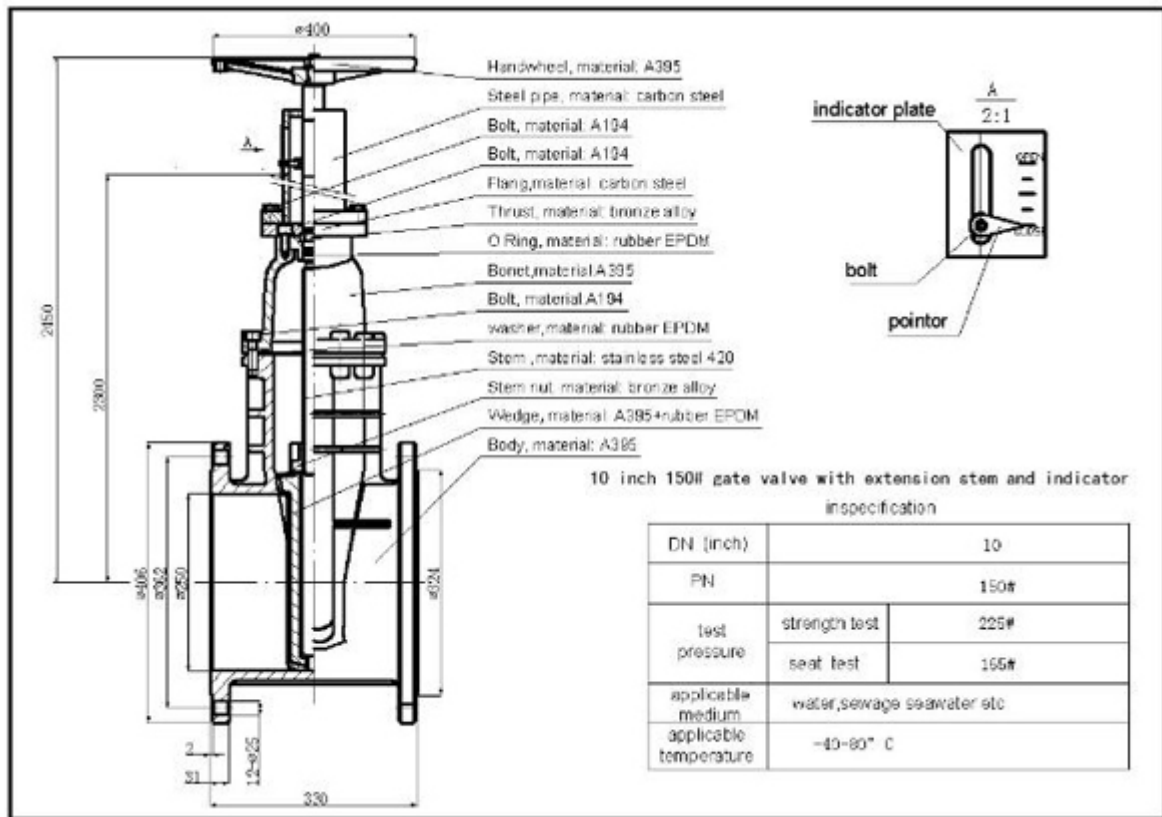

PRODUCT - GATE VALVE

Buried Gate Valve

Buried gate valve with the extension stem, it can be used for underground valve.

The above for your reference, we can make the sizes according to your requirements.